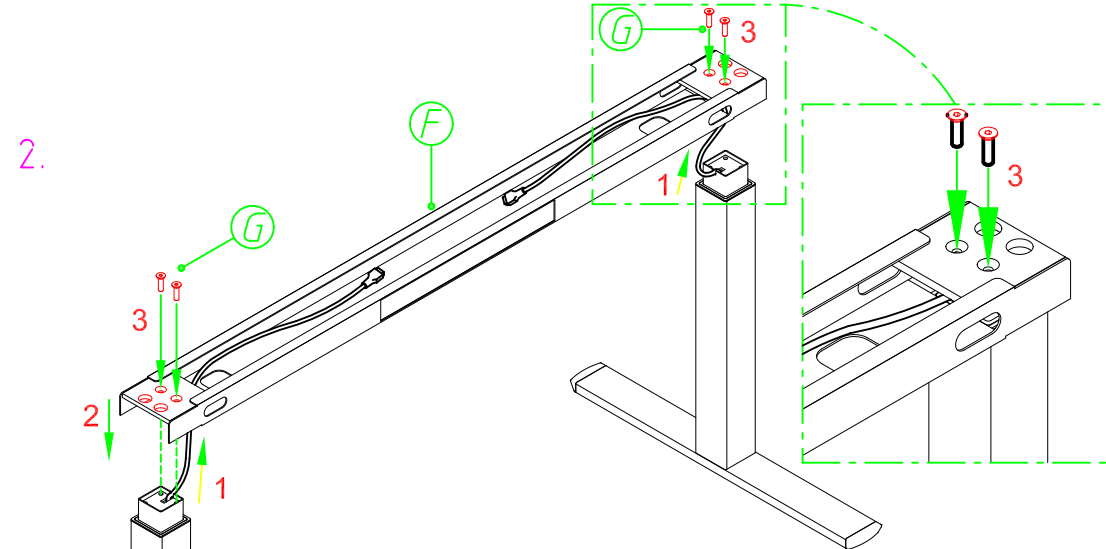

# E-TABLE

8 min.

x 1

1.

2.

3.

4.

TO SET THE CONTROL BOX  
PRESS DOWN BUTTON ( ▼ )  
FOR 5 SEC.