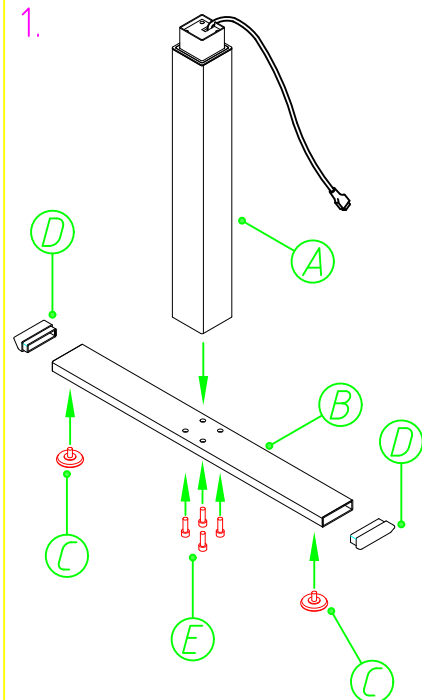

# E-TABLE

8 min.

x 1

1.

2.

3.

4.

TO SET THE CONTROL BOX  
PRESS DOWN BUTTON ( ▼ )  
FOR 5 SEC.