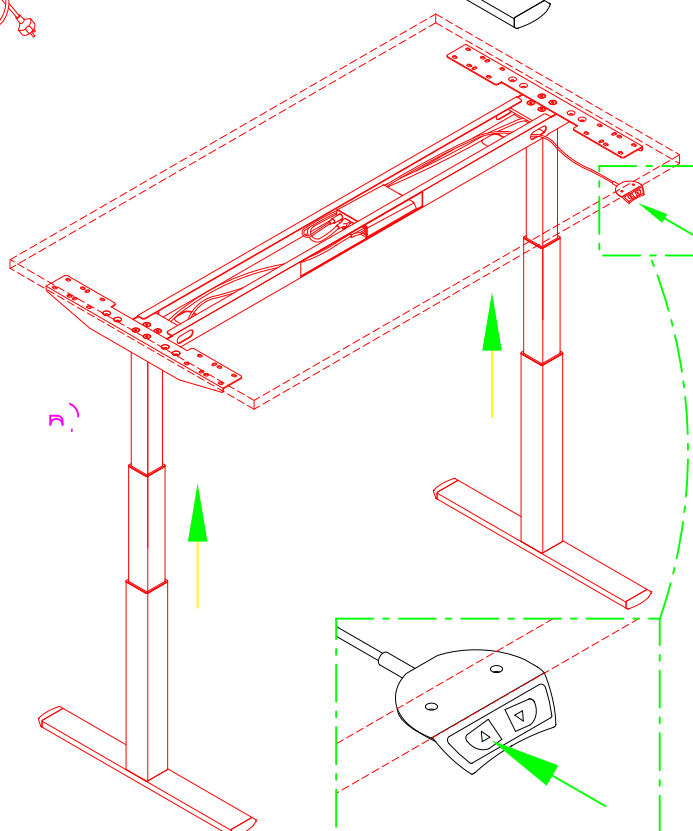

TO SET THE CONTROL BOX
PRESS DOWN BUTTON (▼)
FOR 5 SEC.

5.