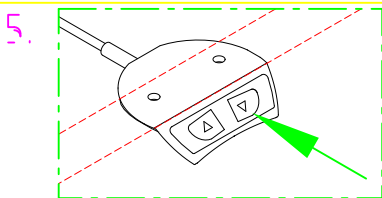

# E-TABLE

8 min.

x 1

1.

2.

3.

4.

TO SET THE CONTROL BOX  
PRESS DOWN BUTTON ( ▼ )  
FOR 5 SEC.