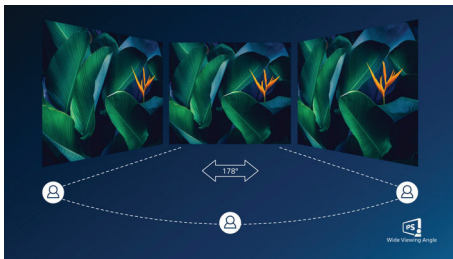

Easy to experience

- Built-in stereo speakers for multimedia
- HDMI ensures universal digital connectivity
- VESA mount for convenience

PHILIPS

Full HD LCD monitor
1000 series 24 (23.8" / 60.5 cm diag.), 1920 x 1080 (Full HD)

IPS technology

IPS displays use an advanced technology which gives you extra wide viewing angles of 178/178 degree, making it possible to view the display from almost any angle. Unlike standard TN panels, IPS displays gives you remarkably crisp images with vivid colors, making it ideal not only for Photos, movies and web browsing, but also for professional applications which demand color accuracy and consistent brightness at all times.