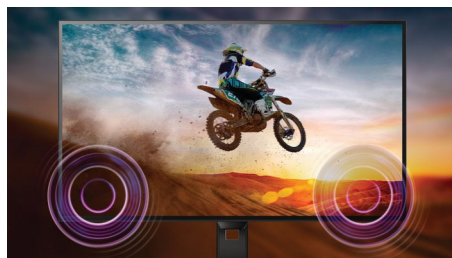

LowBlue Mode & Flicker-free

Our LowBlue Mode and Flicker-free technology have been developed to reduce eye strain and fatigue often caused by long hours in front of a monitor.

EasyRead mode

EasyRead mode for a paper-like reading experience

Built-in stereo speakers

A pair of high quality stereo speakers built into a display device. It can be visible front firing, or invisible down firing, top firing, rear firing, etc depending on model and design.